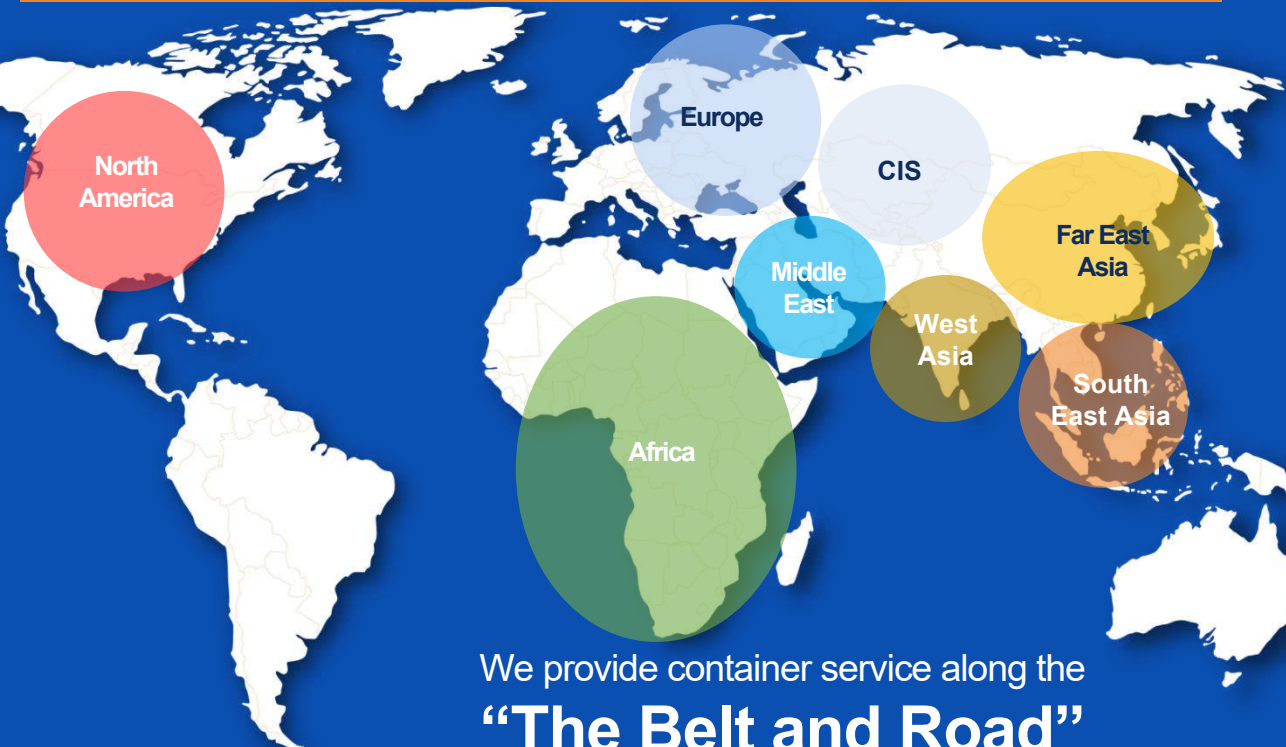

Container Swapping

Fleet Management

ISO Tank (JJ MES)

We provide container service along the
“The Belt and Road”

We do One Way Business in **50+** countries

KD MES JJ MES

**Global Network
(KD MES / JJ MES)**

- Poland
- Czech
- Germany
- U.K.
- Belgium
- Hungary
- Spain
- Italy
- Turkey
- Netherlands
- Russia
- Belarus
- Tajikistan
- Kazakhstan
- Azerbaijan
- Turkmenistan
- Kyrgyzstan
- Uzbekistan
- China
- South Korea
- Japan
- Thailand
- Vietnam
- Myanmar
- Philippines
- Indonesia
- Cambodia
- Malaysia
- Singapore
- India
- Sri Lanka
- Bangladesh
- U.A.E
- Oman
- Qatar
- Egypt
- Saudi Arabia
- South Africa
- Tanzania
- Malawi
- Rwanda
- Gabon
- Cameroon
- Senegal
- Côte d'Ivoire
- Kenya
- Morocco
- Ghana
- Uganda
- USA
- Canada