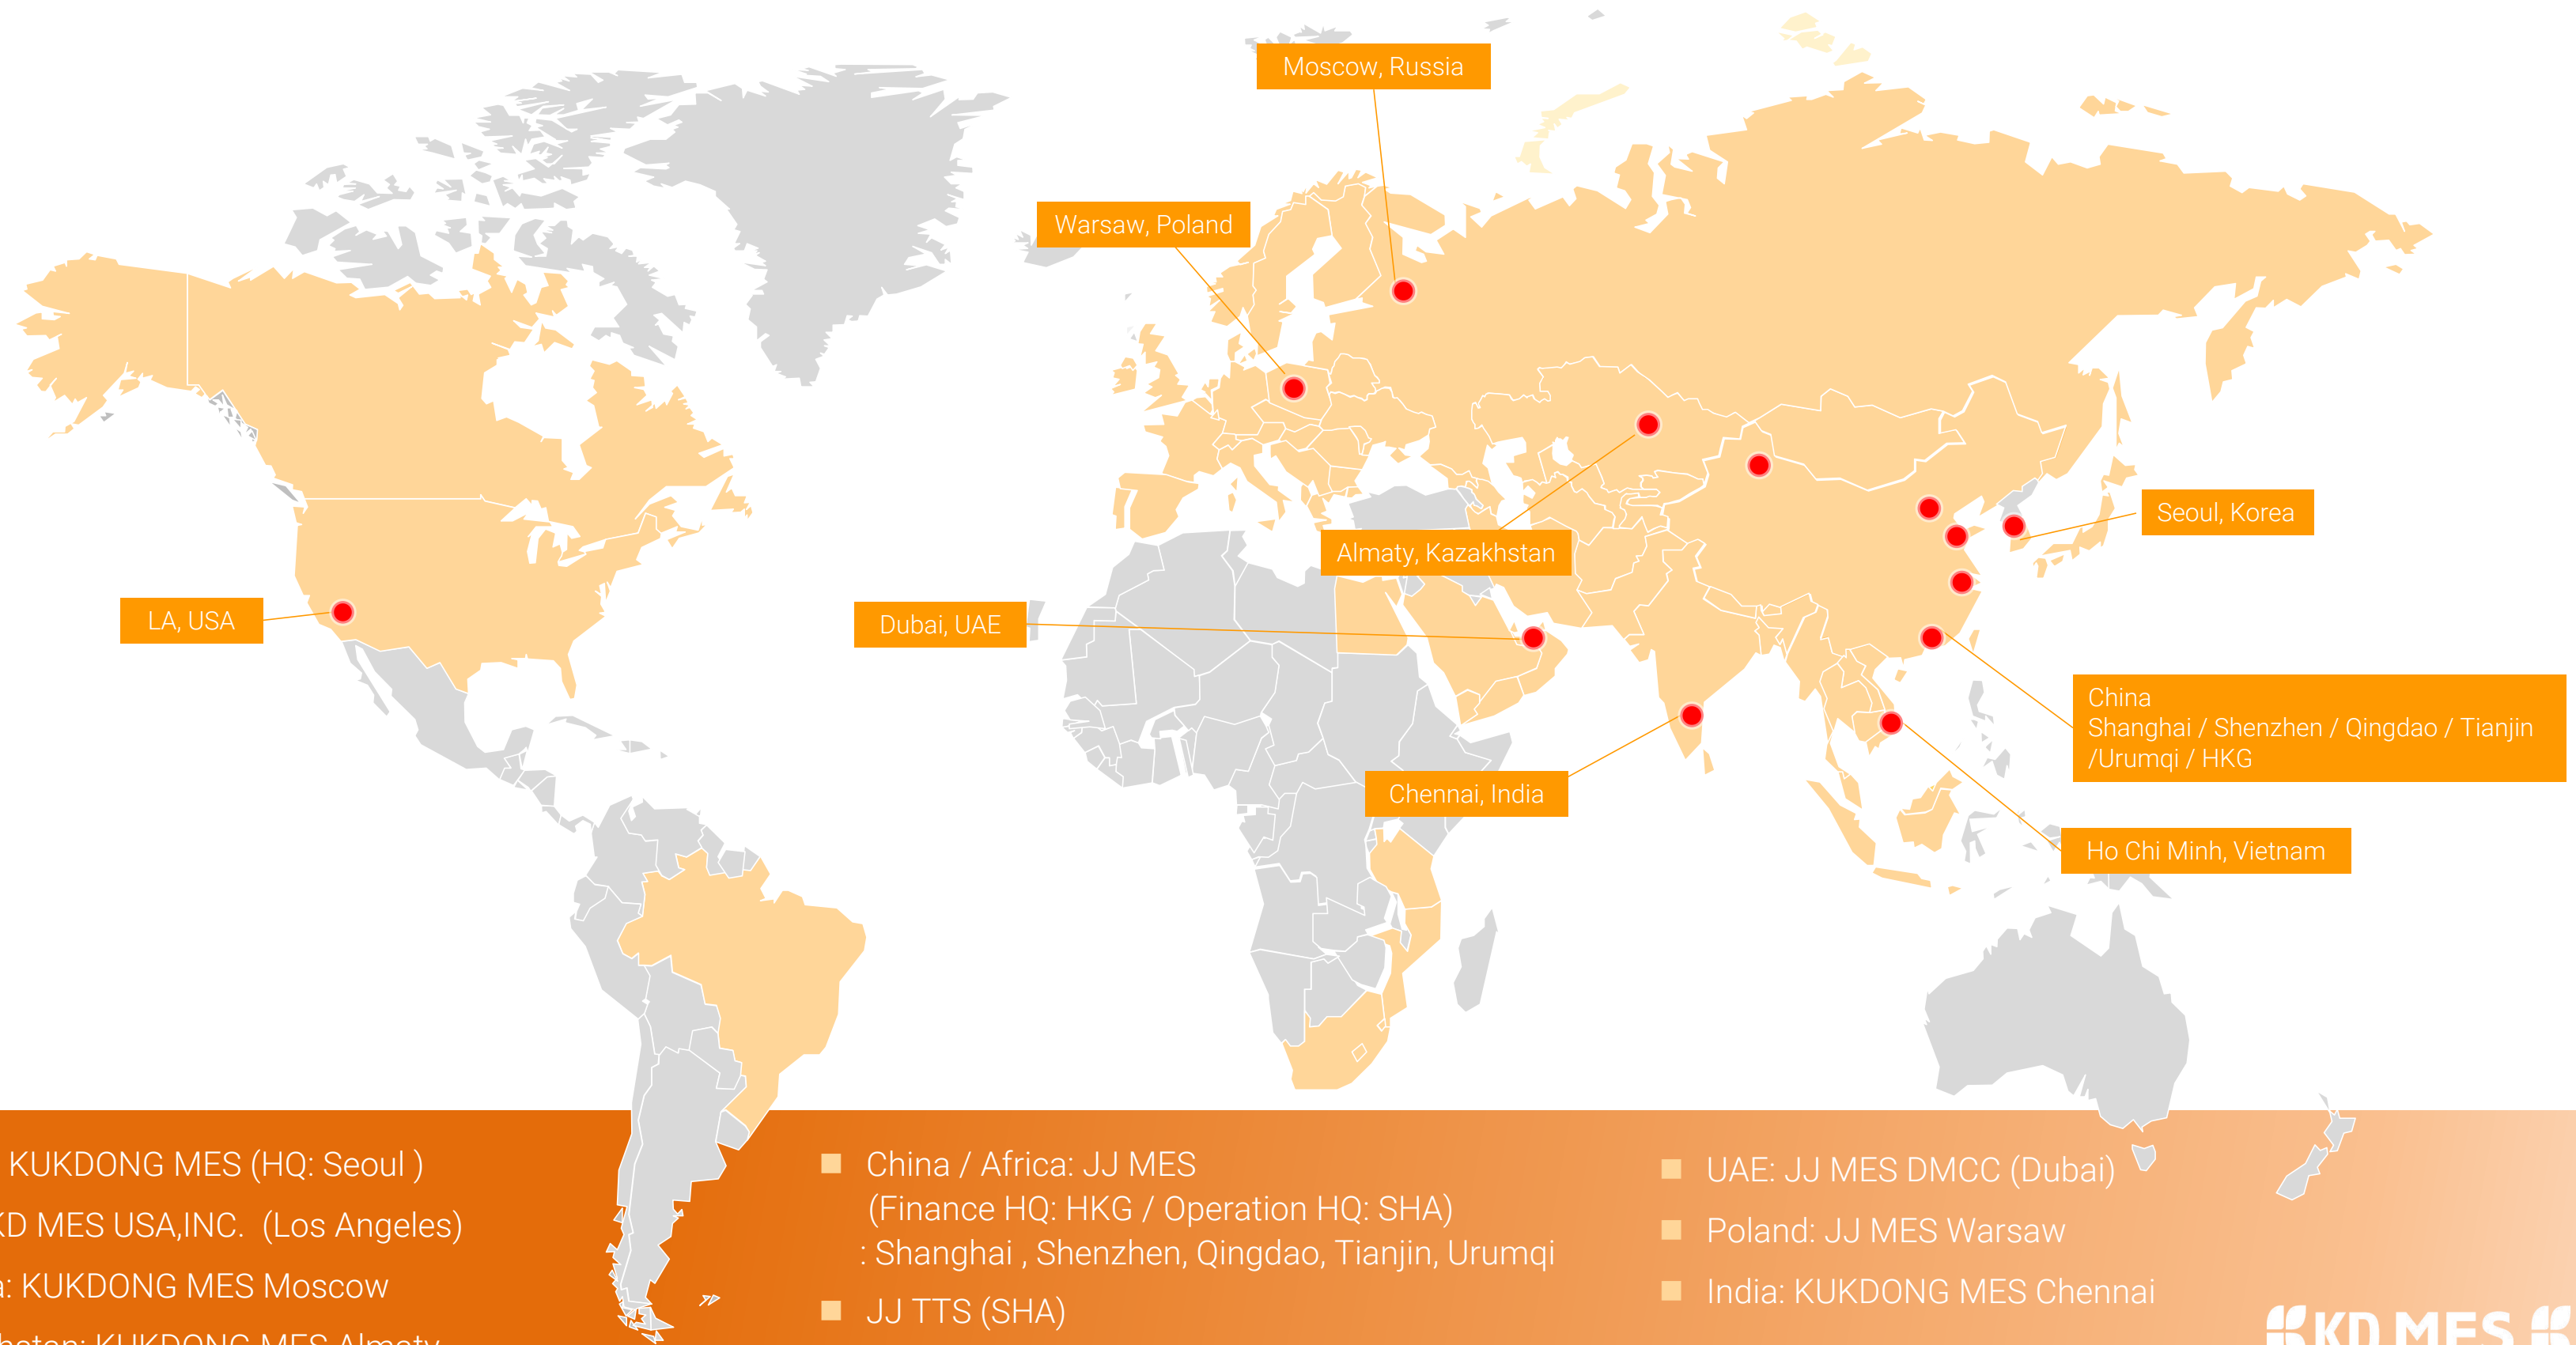

OUR NETWORK

- Korea: KUKDONG MES (HQ: Seoul)
- USA: KD MES USA,INC. (Los Angeles)
- Russia: KUKDONG MES Moscow
- Kazakhstan: KUKDONG MES Almaty

- China / Africa: JJ MES (Finance HQ: HKG / Operation HQ: SHA) : Shanghai , Shenzhen, Qingdao, Tianjin, Urumqi
- JJ TTS (SHA)
- Vietnam: JJ MES Ho Chi Minh

- UAE: JJ MES DMCC (Dubai)
- Poland: JJ MES Warsaw
- India: KUKDONG MES Chennai